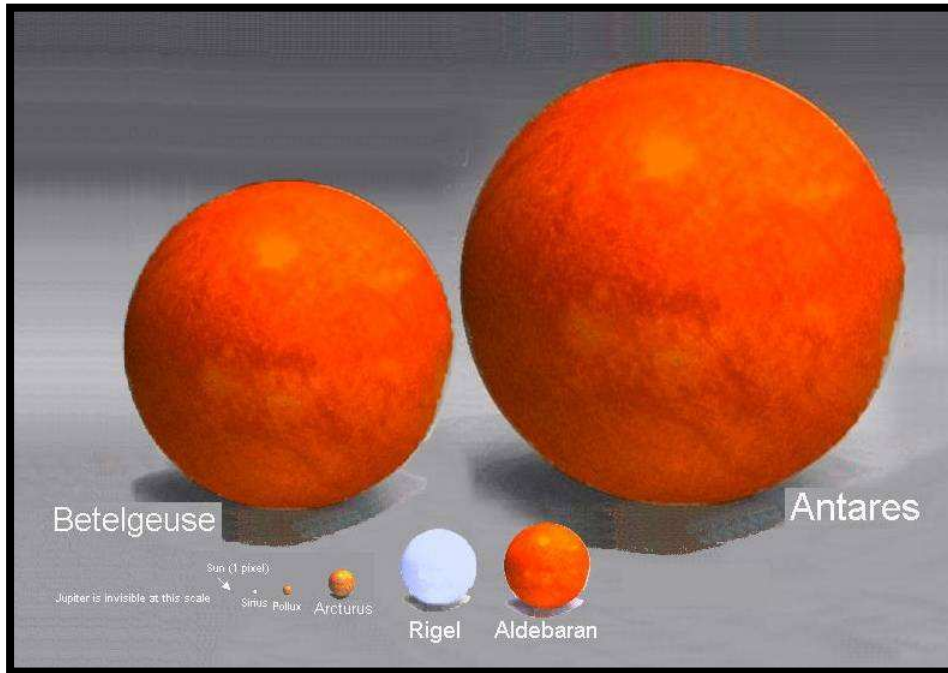

The Majesty of our God

**I CERTAINLY THOUGHT THIS WAS ENLIGHTENING.
BEYOND OUR SUN .. IT'S A BIG UNIVERSE.**

**ANTARES IS THE 15TH BRIGHTEST STAR IN THE SKY.
IT IS MORE THAN 1000 LIGHT YEARS AWAY.**

**HOW BIG IS OUR GOD?
*HOW BIG ARE YOU?***

FINALLY TRY TO WRAP YOUR MIND AROUND THIS ...

THIS IS A HUBBLE TELESCOPE ULTRA DEEP FIELD INFRARED VIEW OF COUNTLESS "ENTIRE" GALAXIES BILLIONS OF LIGHT-YEARS AWAY.

BELOW IS A CLOSE UP OF ONE OF THE DARKEST REGIONS OF THE PHOTO ABOVE.