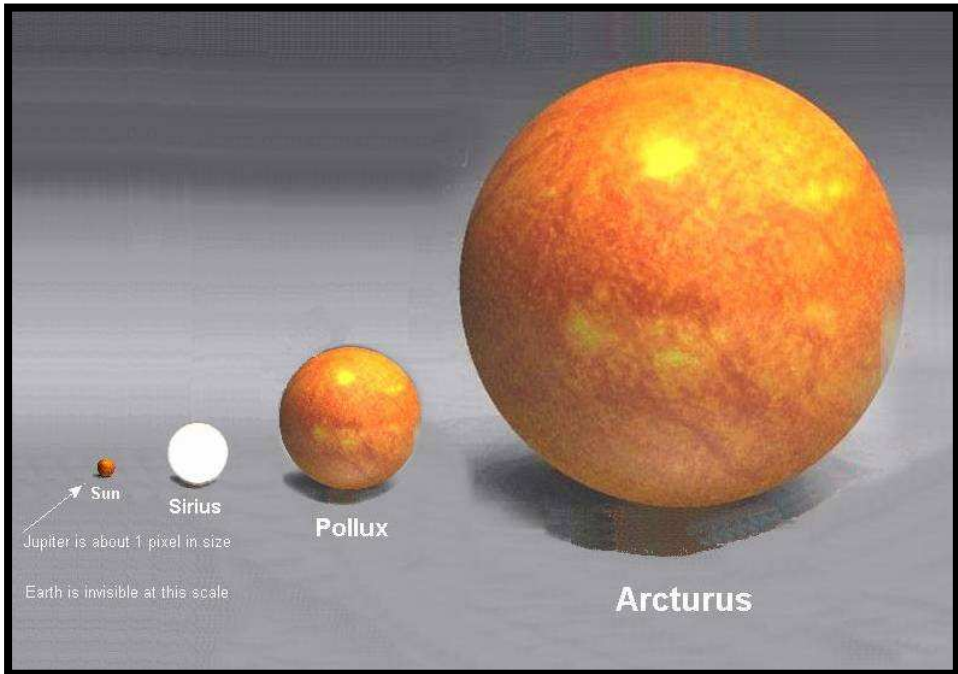

The Majesty of our God

**I CERTAINLY THOUGHT THIS WAS ENLIGHTENING.
BEYOND OUR SUN .. IT'S A BIG UNIVERSE.**

**ANTARES IS THE 15TH BRIGHTEST STAR IN THE SKY.
IT IS MORE THAN 1000 LIGHT YEARS AWAY.**

**HOW BIG IS OUR GOD?
*HOW BIG ARE YOU?***

FINALLY TRY TO WRAP YOUR MIND AROUND THIS ...

THIS IS A HUBBLE TELESCOPE ULTRA DEEP FIELD INFRARED VIEW OF COUNTLESS "ENTIRE" GALAXIES BILLIONS OF LIGHT-YEARS AWAY.

BELOW IS A CLOSE UP OF ONE OF THE DARKEST REGIONS OF THE PHOTO ABOVE.