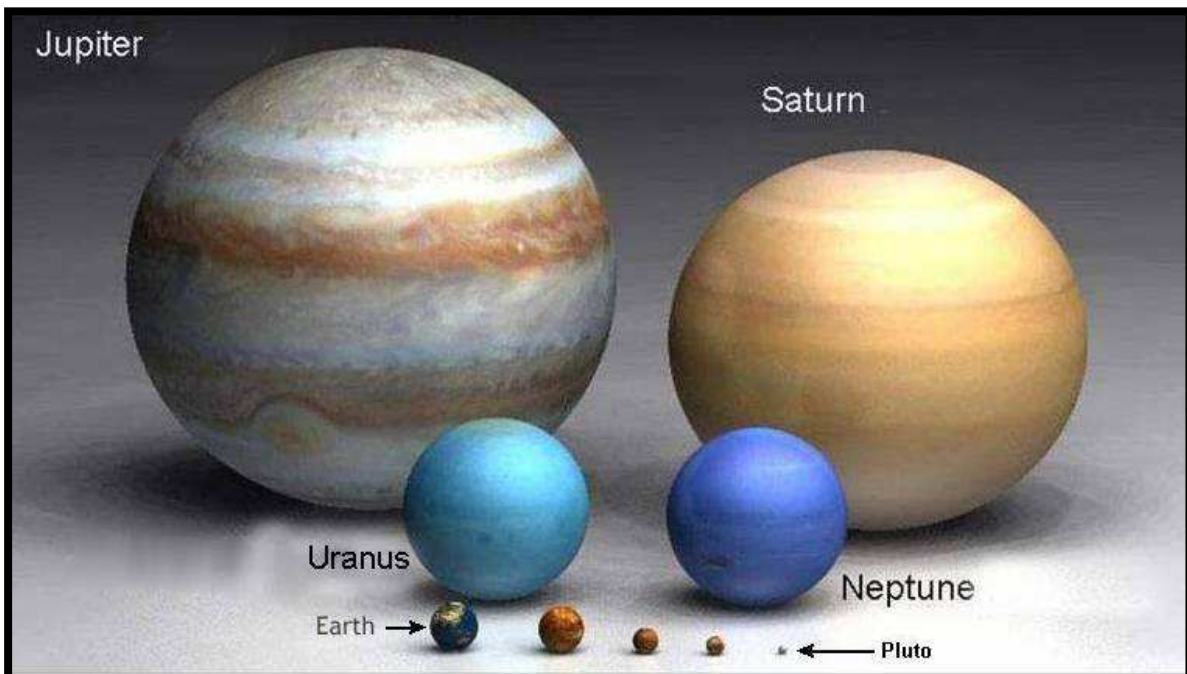

The Majesty of our God

**I CERTAINLY THOUGHT THIS WAS ENLIGHTENING.
BEYOND OUR SUN .. IT'S A BIG UNIVERSE.**

**ANTARES IS THE 15TH BRIGHTEST STAR IN THE SKY.
IT IS MORE THAN 1000 LIGHT YEARS AWAY.**

**HOW BIG IS OUR GOD?
*HOW BIG ARE YOU?***

FINALLY TRY TO WRAP YOUR MIND AROUND THIS ...

THIS IS A HUBBLE TELESCOPE ULTRA DEEP FIELD INFRARED VIEW OF COUNTLESS "ENTIRE" GALAXIES BILLIONS OF LIGHT-YEARS AWAY.

BELOW IS A CLOSE UP OF ONE OF THE DARKEST REGIONS OF THE PHOTO ABOVE.

HUMBLING, ISN'T IT?

***NOW, HOW BIG ARE YOU?
HOW BIG IS OUR GOD?
HOW BIG ARE THE THINGS THAT UPSET YOU TODAY?***

***IF GOD CAN MANAGE THIS VAST UNIVERSE,
HE CAN HANDLE YOUR PROBLEMS!***

KEEP LIFE IN PERSPECTIVE !!!