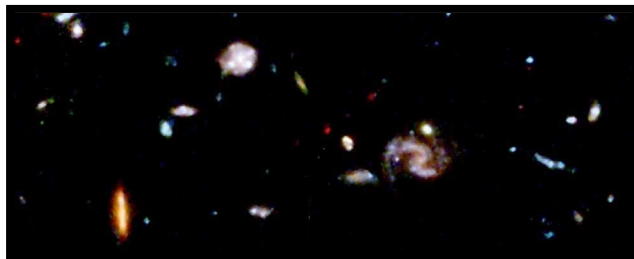

The Majesty of our God

**I CERTAINLY THOUGHT THIS WAS ENLIGHTENING.
BEYOND OUR SUN .. IT'S A BIG UNIVERSE.**

**ANTARES IS THE 15TH BRIGHTEST STAR IN THE SKY.
IT IS MORE THAN 1000 LIGHT YEARS AWAY.**

**HOW BIG IS OUR GOD?
*HOW BIG ARE YOU?***

FINALLY TRY TO WRAP YOUR MIND AROUND THIS ...

THIS IS A HUBBLE TELESCOPE ULTRA DEEP FIELD INFRARED VIEW OF COUNTLESS "ENTIRE" GALAXIES BILLIONS OF LIGHT-YEARS AWAY.

BELOW IS A CLOSE UP OF ONE OF THE DARKEST REGIONS OF THE PHOTO ABOVE.