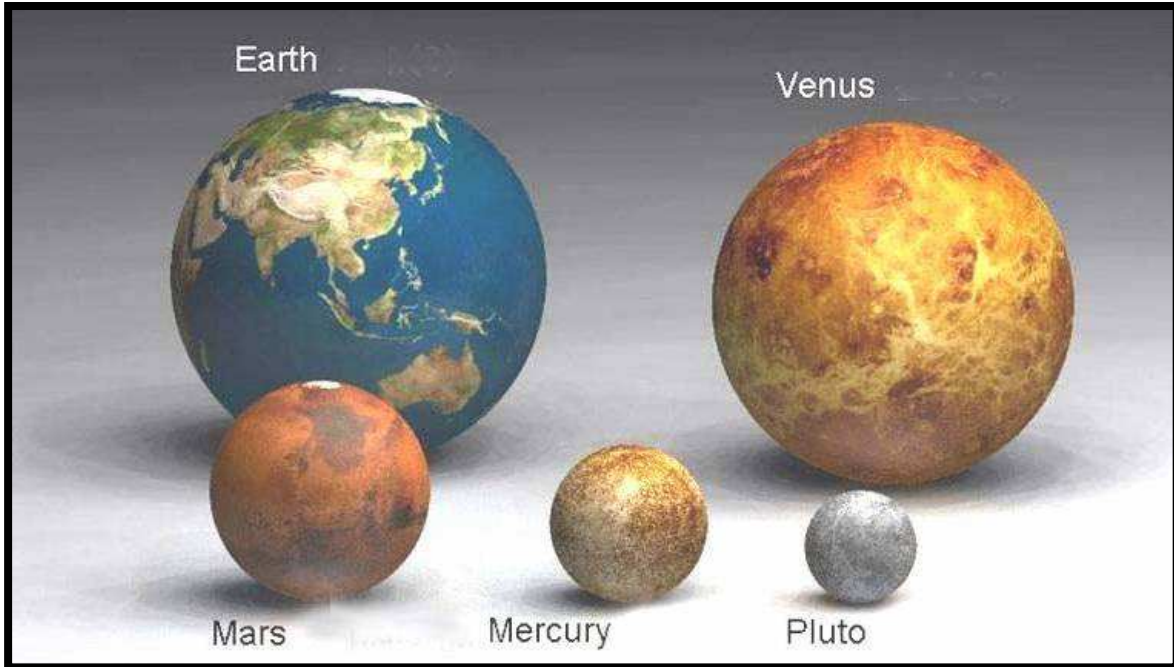

The Majesty of our God

**I CERTAINLY THOUGHT THIS WAS ENLIGHTENING.
BEYOND OUR SUN .. IT'S A BIG UNIVERSE.**

**ANTARES IS THE 15TH BRIGHTEST STAR IN THE SKY.
IT IS MORE THAN 1000 LIGHT YEARS AWAY.**

**HOW BIG IS OUR GOD?
*HOW BIG ARE YOU?***

FINALLY TRY TO WRAP YOUR MIND AROUND THIS ...

THIS IS A HUBBLE TELESCOPE ULTRA DEEP FIELD INFRARED VIEW OF COUNTLESS "ENTIRE" GALAXIES BILLIONS OF LIGHT-YEARS AWAY.

BELOW IS A CLOSE UP OF ONE OF THE DARKEST REGIONS OF THE PHOTO ABOVE.

HUMBLING, ISN'T IT?

***NOW, HOW BIG ARE YOU?
HOW BIG IS OUR GOD?
HOW BIG ARE THE THINGS THAT UPSET YOU TODAY?***

***IF GOD CAN MANAGE THIS VAST UNIVERSE,
HE CAN HANDLE YOUR PROBLEMS!***

KEEP LIFE IN PERSPECTIVE !!!