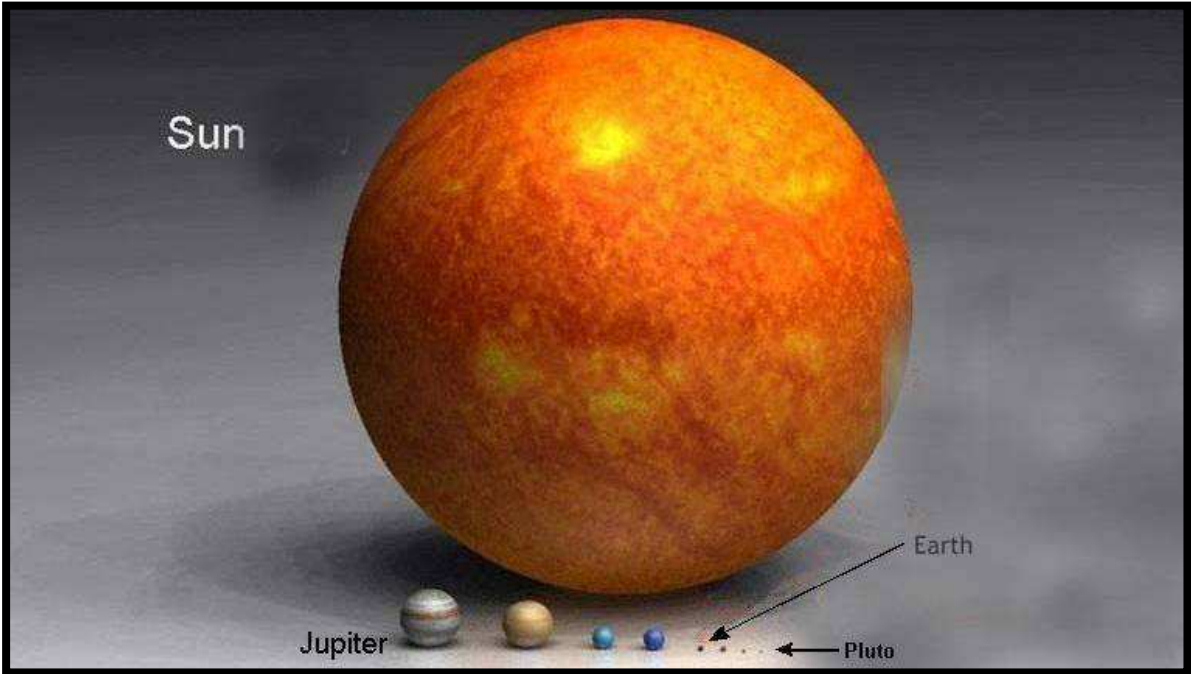

The Majesty of our God

**I CERTAINLY THOUGHT THIS WAS ENLIGHTENING.
BEYOND OUR SUN .. IT'S A BIG UNIVERSE.**

**ANTARES IS THE 15TH BRIGHTEST STAR IN THE SKY.
IT IS MORE THAN 1000 LIGHT YEARS AWAY.**

**HOW BIG IS OUR GOD?
*HOW BIG ARE YOU?***

FINALLY TRY TO WRAP YOUR MIND AROUND THIS ...

THIS IS A HUBBLE TELESCOPE ULTRA DEEP FIELD INFRARED VIEW OF COUNTLESS "ENTIRE" GALAXIES BILLIONS OF LIGHT-YEARS AWAY.

BELOW IS A CLOSE UP OF ONE OF THE DARKEST REGIONS OF THE PHOTO ABOVE.